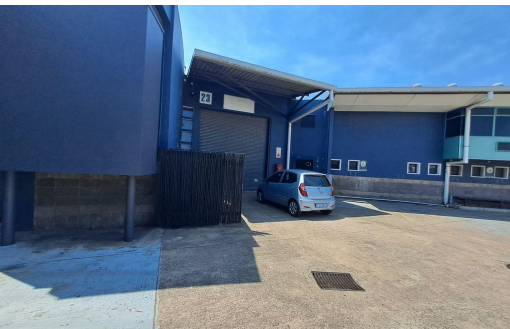

8

-

R141,690 pm

1,616m² Warehouse To Let in Glen Anil

LAND SIZE	-	OPEN PARKINGS	8
FLOOR SIZE	1,616m ²	POWER (3 PHASE)	Yes
ZONING	Industrial	POWER (AMPS)	250A
SECURITY	Yes		

Cheryl Boase
0835824779
cheryl@vermaakproperties.co.za