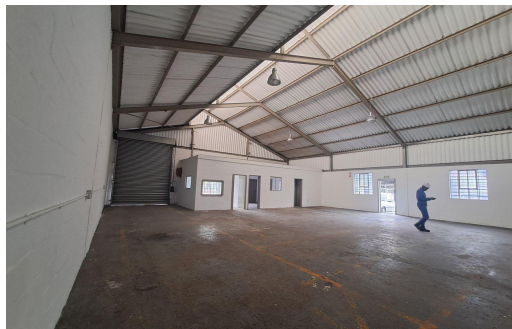

 4

 -

R16,646 pm

287m² Warehouse To Let in Beaconvale

LAND SIZE 287m²
FLOOR SIZE 287m²
ZONING Industrial

OPEN PARKINGS 4
POWER (3 PHASE) Yes

Melissa Pierce
0721229605
melissa@vermaakproperties.co.za