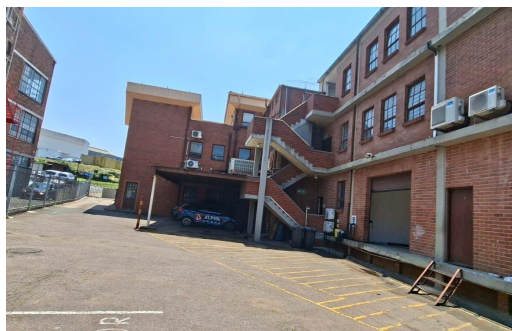

R14,500,000

1,887m² Office For Sale in Westmead

LAND SIZE	2,023m²	OPEN PARKINGS 15
FLOOR SIZE	1,887m²	
TITLE	Freehold	
ZONING	Commercial	
SECURITY	Yes	
AIR CONDITIONING	Yes	

RATES R30,000 pm (Estimated)

Cheryl Boase
0835824779
cheryl@vermaakproperties.co.za