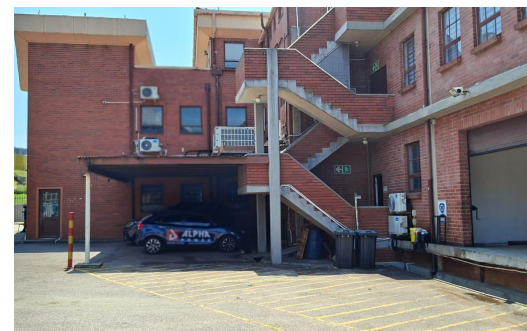

R14,500,000

1,887m² Office For Sale in Westmead

LAND SIZE	2,023m²	OPEN PARKINGS 15
FLOOR SIZE	1,887m²	
TITLE	Freehold	
ZONING	Commercial	
SECURITY	Yes	
AIR CONDITIONING	Yes	

RATES R30,000 pm (Estimated)

Cheryl Boase
0835824779
cheryl@vermaakproperties.co.za