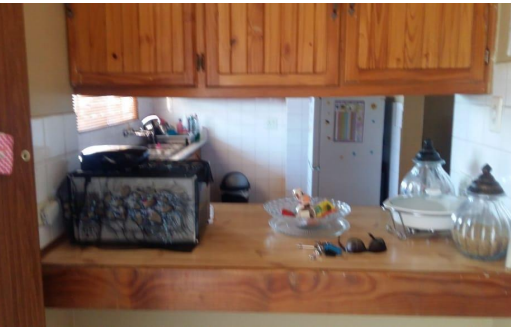

-  1
-  1
-  -

**R430,000**

Apartment For Sale in Potchefstroom Central

FLOOR SIZE	-	GARAGES	-
LAND SIZE	-	PARKINGS	-
BEDROOMS	1	FLATLETS	-
BATHROOMS	1	DOMESTIC ACCOM.	-
KITCHENS	1		
LOUNGES	-		
DINING ROOMS	-		
STUDIES	-		