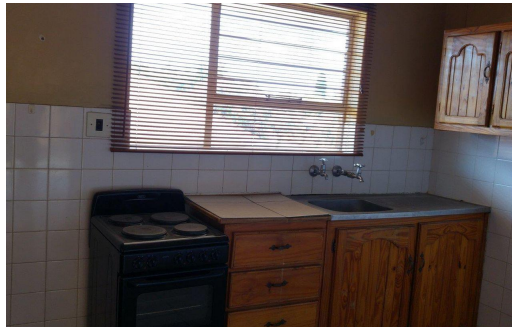

-  1
-  1
-  -

**R430,000**

Apartment For Sale in Potchefstroom Central

FLOOR SIZE	-	GARAGES	-
LAND SIZE	-	PARKINGS	-
BEDROOMS	1	FLATLETS	-
BATHROOMS	1	DOMESTIC ACCOM.	-
KITCHENS	1		
LOUNGES	-		
DINING ROOMS	-		
STUDIES	-		