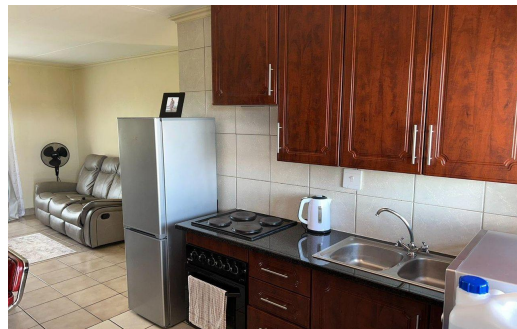

 2
 1
 -

R580,000

Apartment For Sale in Baillie Park

| | | | |
|---------------------|---|------------------------|---|
| FLOOR SIZE | - | GARAGES | - |
| LAND SIZE | - | PARKINGS | - |
| BEDROOMS | 2 | FLATLETS | - |
| BATHROOMS | 1 | DOMESTIC ACCOM. | - |
| KITCHENS | 1 | | |
| LOUNGES | - | | |
| DINING ROOMS | - | | |
| STUDIES | - | | |