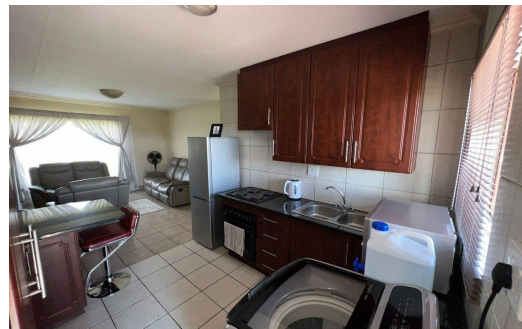

 2
 1
 -

R580,000

Apartment For Sale in Baillie Park

| | | | |
|---------------------|---|------------------------|---|
| FLOOR SIZE | - | GARAGES | - |
| LAND SIZE | - | PARKINGS | - |
| BEDROOMS | 2 | FLATLETS | - |
| BATHROOMS | 1 | DOMESTIC ACCOM. | - |
| KITCHENS | 1 | | |
| LOUNGES | - | | |
| DINING ROOMS | - | | |
| STUDIES | - | | |