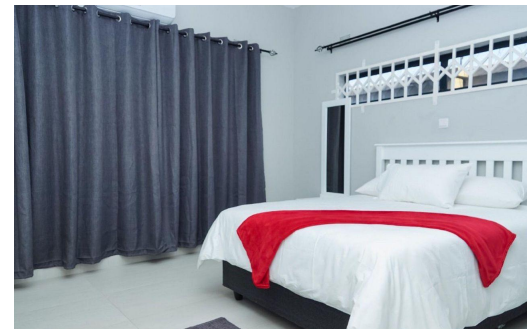

 2

 -

 -

From ZMW1,200 Per Night

Apartment Holiday Letting in Lilayi

BEDROOMS	2
LINEN PROVIDED	No
BATHROOMS	-
DINING ROOMS	1
CEILING FANS	No
FRIDGE/FREEZER	No
OVEN	No
TUMBLE DRYER	No
CROCKERY/CUTLERY	No
BRAAI	-
JACUZZI	-
OPEN PARKING	-

SLEEPS	-
TOWELS PROVIDED	No
LOUNGES	-
AIRCON	No
DSTV	None
MICROWAVE	No
WASHING MACHINE	No
DISHWASHER	No
GARDEN	-
POOL	-
COVERED PARKING	-

HIGH SEASON	ZMW1,200 p.n
MID SEASON	ZMW1,200 p.n
LOW SEASON	ZMW1,200 p.n
OUT SEASON	ZMW1,200 p.n