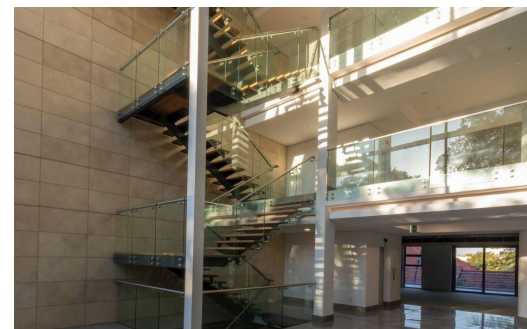

 20

 146

R100,940,000

3,515m² Office For Sale in Melrose Estate

LAND SIZE -
FLOOR SIZE 3,515m²
ZONING Commercial
SECURITY Yes
AIR CONDITIONING Yes

OPEN PARKINGS 20
BASEMENT PARKINGS 146

Asanda Singqumba
062 601 4701
asingqumba@eris.co.za