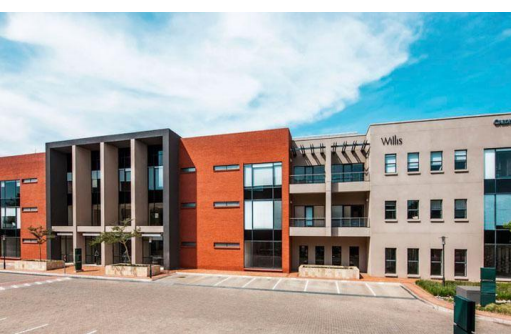

 450

 1,250

R155 per m²

534m² Office To Let in Wierda Valley

LAND SIZE -
FLOOR SIZE 534m²
ZONING Commercial
SECURITY Yes
AIR CONDITIONING Yes

OPEN PARKINGS 450
COVERED PARKINGS 550
BASEMENT PARKINGS 700

Asanda Singqumba
 062 601 4701
 asingqumba@eris.co.za