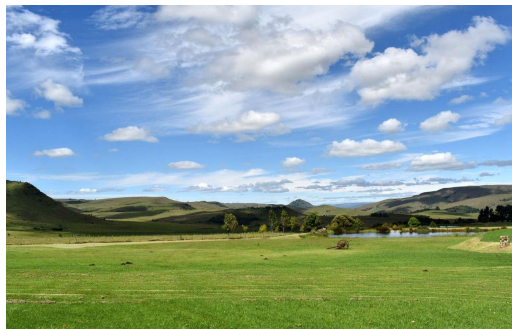

7

4

-

R10,400,000

Farm For Sale in Dullstroom

FLOOR SIZE	200m ²	GARAGES	-
LAND SIZE	275Ha	PARKINGS	-
BEDROOMS	7	FLATLETS	-
BATHROOMS	4	DOMESTIC ACCOM.	2
KITCHENS	2	PETS ALLOWED	Yes
LOUNGES	2		
DINING ROOMS	2		
STUDIES	-		