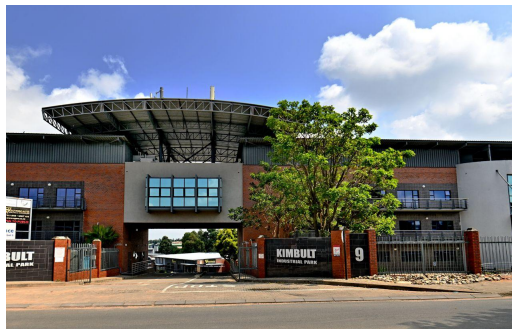

PLUMARI
PROPERTY GROUP

R105 per m²

1,900m² Office To Let in Laser Park

LAND SIZE -
FLOOR SIZE 1,900m²
ZONING Commercial

Mark Van der Sandt
082 450 3415
mark@plumarigroup.co.za

www.plumarigroup.co.za