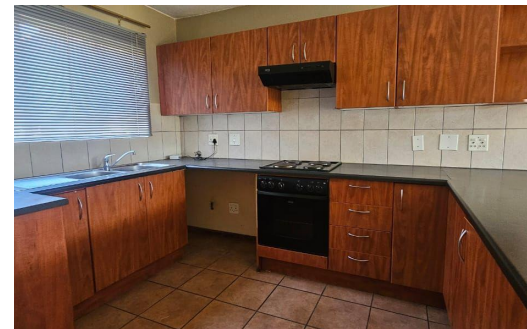

🛏 2

🚿 1

🚗 -

R7,800 pm

Apartment To Let in Van Dyk Park

FLOOR SIZE 83m²
LAND SIZE 37,098m²
BEDROOMS 2
BATHROOMS 1
KITCHENS 1
LOUNGES 1
DINING ROOMS -
STUDIES -

GARAGES -
PARKINGS 1
FLATLETS -
DOMESTIC ACCOM. -