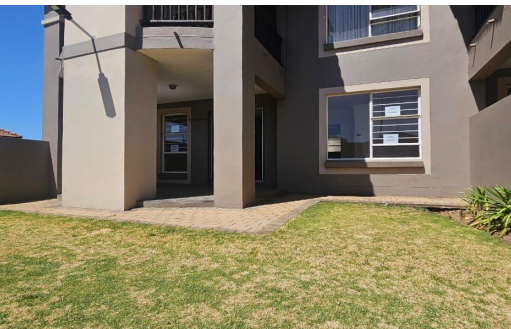

🛏 2

🚿 1

🚗 -

R7,800 pm

Apartment To Let in Van Dyk Park

FLOOR SIZE 83m²
LAND SIZE 37,098m²
BEDROOMS 2
BATHROOMS 1
KITCHENS 1
LOUNGES 1
DINING ROOMS -
STUDIES -

GARAGES -
PARKINGS 1
FLATLETS -
DOMESTIC ACCOM. -