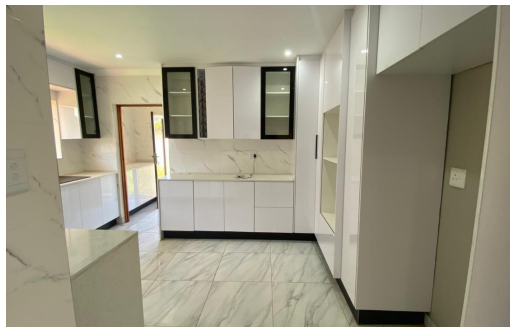

4

3.5

2

**R3,500,000**

**House For Sale in Magaliesberg Country Estate**

**LAND SIZE** 893m<sup>2</sup>  
**BEDROOMS** 4  
**BATHROOMS** 3.5  
**KITCHENS** 1  
**LOUNGES** 2  
**DINING ROOMS** 1

**GARAGES** 2  
**PARKINGS** 4  
**PETS ALLOWED** Yes