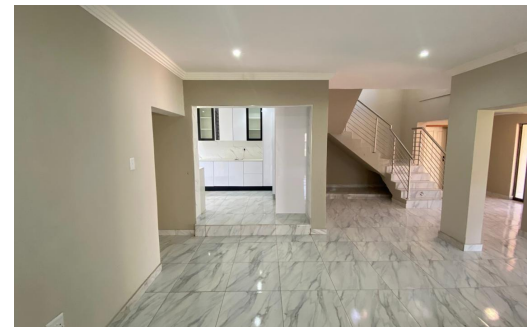

4

3.5

2

**R3,500,000**

**House For Sale in Magaliesberg Country Estate**

**LAND SIZE** 893m<sup>2</sup>  
**BEDROOMS** 4  
**BATHROOMS** 3.5  
**KITCHENS** 1  
**LOUNGES** 2  
**DINING ROOMS** 1

**GARAGES** 2  
**PARKINGS** 4  
**PETS ALLOWED** Yes