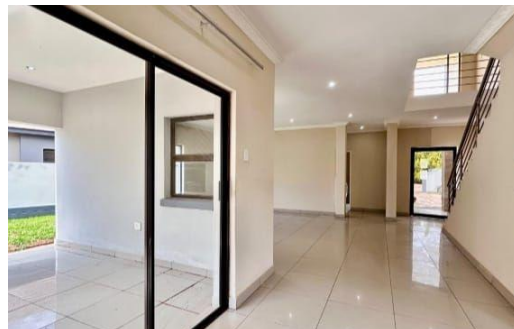

 4

 3.5

 2

R25,000 pm

House To Let in Melodie

FLOOR SIZE 221m²
LAND SIZE 651m²
BEDROOMS 4
BATHROOMS 3.5
KITCHENS 1
LOUNGES 1
DINING ROOMS 1

GARAGES 2
PARKINGS 4
PETS ALLOWED Yes

Dinah Letsoalo
071 067 3642
dinah@mortgagemarket.co.za