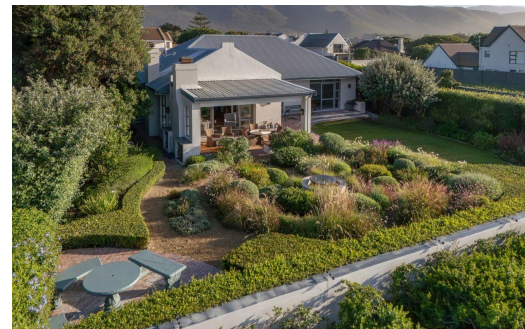

 3
 3
 -

R22,500,000

House For Sale in Westcliff

FLOOR SIZE 325m²
LAND SIZE 1,247m²
BEDROOMS 3
BATHROOMS 3
KITCHENS 2
LOUNGES 3
DINING ROOMS 1
STUDIES 1

PARKINGS 3
FLATLETS 1
PETS ALLOWED Yes

RATES R3,285 pm (Estimated)