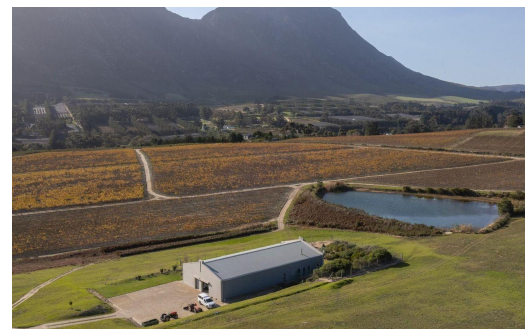

3  
 3.5  
 4

**R43,000,000**

**Farm For Sale in Hemel en Aarde Valley**

|                     |      |                        |     |
|---------------------|------|------------------------|-----|
| <b>FLOOR SIZE</b>   | -    | <b>GARAGES</b>         | 4   |
| <b>LAND SIZE</b>    | 60Ha | <b>PARKINGS</b>        | 4   |
| <b>BEDROOMS</b>     | 3    | <b>FLATLETS</b>        | 1   |
| <b>BATHROOMS</b>    | 3.5  | <b>DOMESTIC ACCOM.</b> | -   |
| <b>KITCHENS</b>     | 1    | <b>POOL</b>            | Yes |
| <b>LOUNGES</b>      | 2    | <b>PETS ALLOWED</b>    | Yes |
| <b>DINING ROOMS</b> | 1    |                        |     |
| <b>STUDIES</b>      | 2    |                        |     |