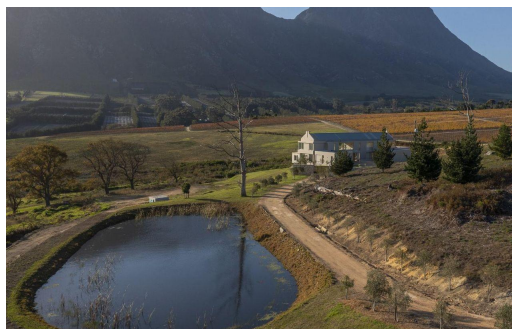

3  
 3.5  
 4

**R43,000,000**

**Farm For Sale in Hemel en Aarde Valley**

|                     |      |                        |     |
|---------------------|------|------------------------|-----|
| <b>FLOOR SIZE</b>   | -    | <b>GARAGES</b>         | 4   |
| <b>LAND SIZE</b>    | 60Ha | <b>PARKINGS</b>        | 4   |
| <b>BEDROOMS</b>     | 3    | <b>FLATLETS</b>        | 1   |
| <b>BATHROOMS</b>    | 3.5  | <b>DOMESTIC ACCOM.</b> | -   |
| <b>KITCHENS</b>     | 1    | <b>POOL</b>            | Yes |
| <b>LOUNGES</b>      | 2    | <b>PETS ALLOWED</b>    | Yes |
| <b>DINING ROOMS</b> | 1    |                        |     |
| <b>STUDIES</b>      | 2    |                        |     |