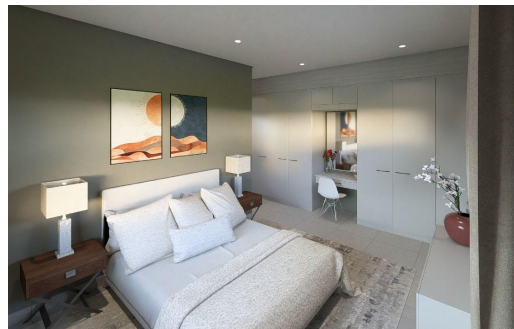

 3

 2

 2

R4,180,000

Duplex For Sale in Lynnwood Ridge

FLOOR SIZE 238m²
LAND SIZE 353m²
BEDROOMS 3
BATHROOMS 2
KITCHENS 1
LOUNGES 1
DINING ROOMS 1
STUDIES 1

GARAGES 2
PARKINGS 2
PETS ALLOWED Yes

RATES R2,300 pm (Estimated)
LEVY R3,500 pm