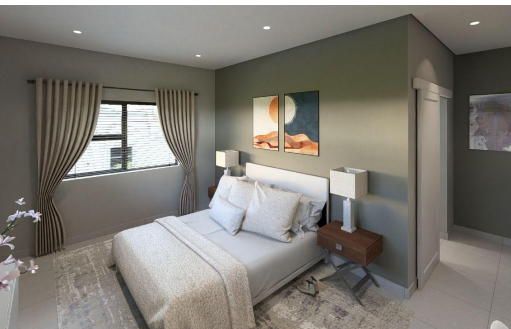

 3

 2

 2

R4,180,000

Duplex For Sale in Lynnwood Ridge

FLOOR SIZE 238m²
LAND SIZE 353m²
BEDROOMS 3
BATHROOMS 2
KITCHENS 1
LOUNGES 1
DINING ROOMS 1
STUDIES 1

GARAGES 2
PARKINGS 2
PETS ALLOWED Yes

RATES R2,300 pm (Estimated)
LEVY R3,500 pm