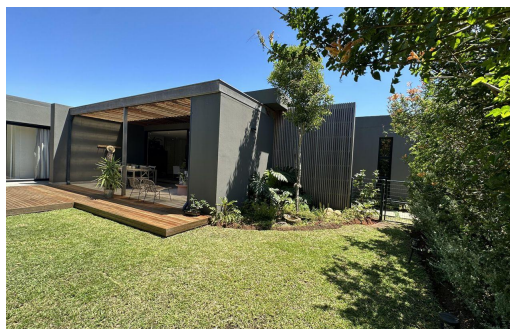

 3

 2

 2

R4,700,000

House For Sale in Elaleni Coastal Forest Estate

FLOOR SIZE	210m ²	GARAGES	2
LAND SIZE	-	PARKINGS	2
BEDROOMS	3	FLATLETS	-
BATHROOMS	2	DOMESTIC ACCOM.	-
KITCHENS	-	POOL	Yes
LOUNGES	1	PETS ALLOWED	Yes
DINING ROOMS	1		
STUDIES	-		