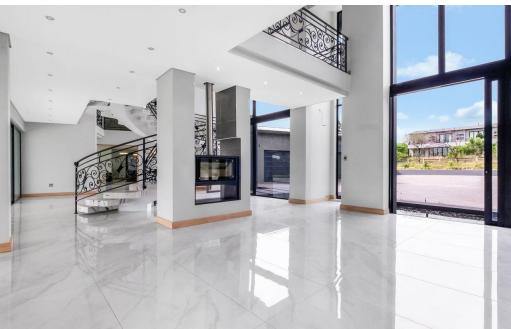

7

10

4

R24,990,000

House For Sale in Kyalami AH

FLOOR SIZE	2,200m ²	GARAGES	4
LAND SIZE	10,003m ²	PARKINGS	12
BEDROOMS	7	FLATLETS	3
BATHROOMS	10	DOMESTIC ACCOM.	1
KITCHENS	1	POOL	Yes
LOUNGES	4	PETS ALLOWED	Yes
DINING ROOMS	2		
STUDIES	1		