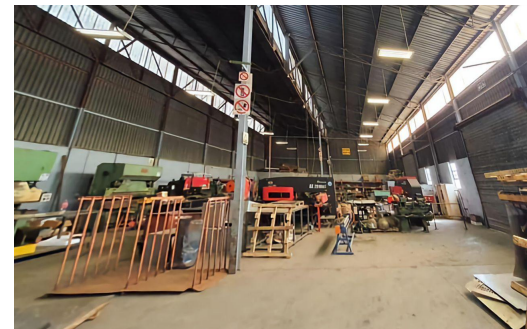

 20

 -

R16,000,000

3,211m² Warehouse For Sale in Wadeville

LAND SIZE 6,400m²
FLOOR SIZE 3,211m²
BUILDING HEIGHT 9m
ZONING Industrial
SECURITY Yes

OPEN PARKINGS 20
POWER (3 PHASE) Yes
POWER (AMPS) 240A