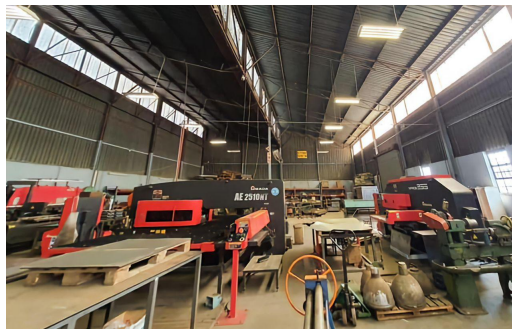

 20

 -

R16,000,000

3,211m² Warehouse For Sale in Wadeville

LAND SIZE 6,400m²
FLOOR SIZE 3,211m²
BUILDING HEIGHT 9m
ZONING Industrial
SECURITY Yes

OPEN PARKINGS 20
POWER (3 PHASE) Yes
POWER (AMPS) 240A