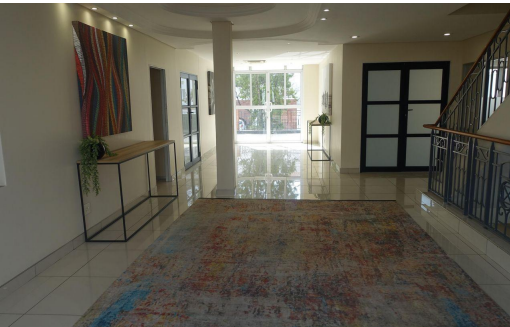

 11

 30

R125 per m²

1,038m² Office To Let in Bryanston

LAND SIZE 1,038m²
FLOOR SIZE 1,038m²
ZONING Commercial
SECURITY Yes
AIR CONDITIONING Yes

OPEN PARKINGS 11
BASEMENT PARKINGS 30