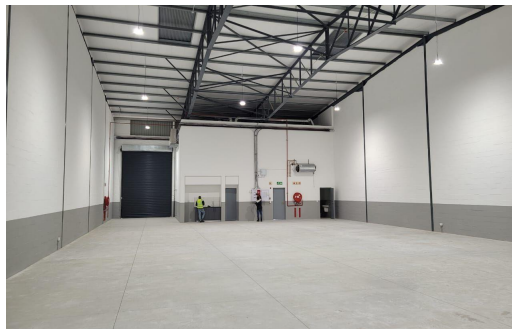

R125 per m²

739m² Warehouse To Let in Stikland Industrial

FLOOR SIZE	739m²	OPEN PARKINGS	7
TITLE	Sectional Title	POWER (3 PHASE)	Yes
ZONING	Industrial		
SECURITY	Yes		
AIR CONDITIONING	Yes		

Grant Tarr
071 487 3280
grant.tarr@assetpg.co.za