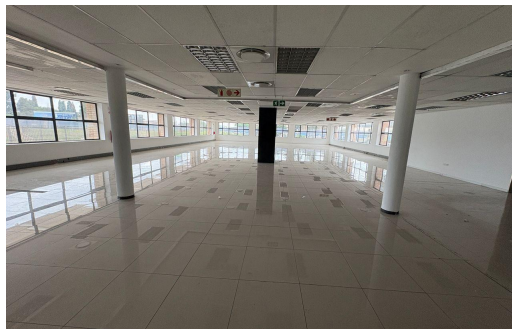

 65

 30

R62.70 per m²

6,560m² Warehouse To Let in Hughes

LAND SIZE 14,000m²
FLOOR SIZE 6,560m²
ZONING Industrial
SECURITY Yes

OPEN PARKINGS 65
COVERED PARKINGS 30
POWER (3 PHASE) Yes
POWER (AMPS) 8A

Raymond Roos
082 880 5532
raymond@assetpg.co.za