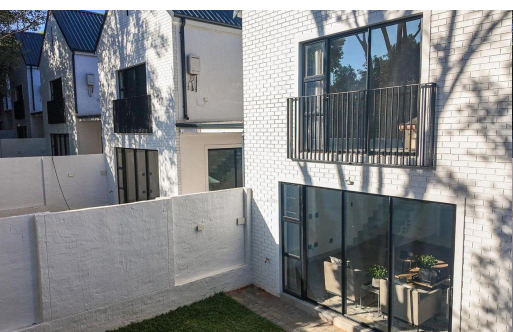

 3 3.5 1

R28,000 pm

Townhouse To Let in Dunkeld

FLOOR SIZE	205m ²	GARAGES	1
BEDROOMS	3	PARKINGS	1
BATHROOMS	3.5	FLATLETS	-
KITCHENS	1	DOMESTIC ACCOM.	-
LOUNGES	-	PETS ALLOWED	Yes
DINING ROOMS	-		
STUDIES	-		