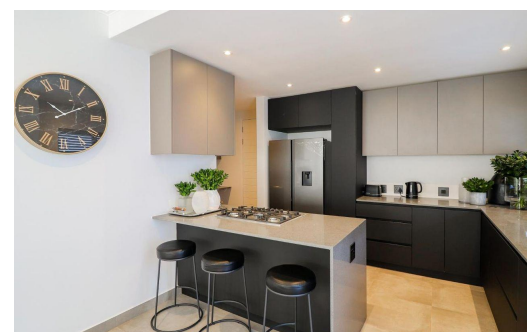

 3 3.5 1

R28,000 pm

Townhouse To Let in Dunkeld

FLOOR SIZE	205m ²	GARAGES	1
BEDROOMS	3	PARKINGS	1
BATHROOMS	3.5	FLATLETS	-
KITCHENS	1	DOMESTIC ACCOM.	-
LOUNGES	-	PETS ALLOWED	Yes
DINING ROOMS	-		
STUDIES	-		