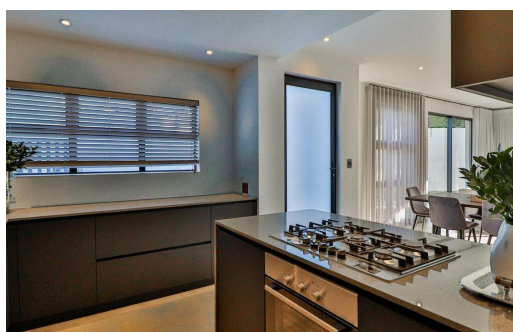

 3 3.5 1

R28,000 pm

Townhouse To Let in Dunkeld

FLOOR SIZE	205m ²	GARAGES	1
BEDROOMS	3	PARKINGS	1
BATHROOMS	3.5	FLATLETS	-
KITCHENS	1	DOMESTIC ACCOM.	-
LOUNGES	-	PETS ALLOWED	Yes
DINING ROOMS	-		
STUDIES	-		