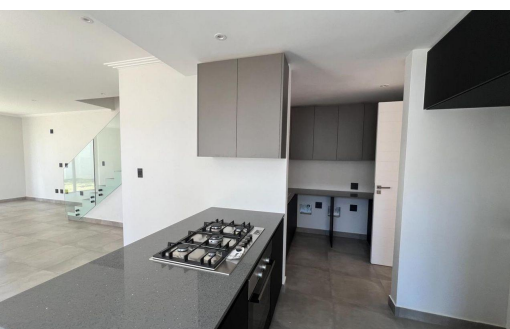

 3

 3.5

 1

R30,000 pm

Townhouse To Let in Dunkeld

FLOOR SIZE 204m²
BEDROOMS 3
BATHROOMS 3.5
KITCHENS -
LOUNGES -
DINING ROOMS -
STUDIES -

GARAGES 1
PARKINGS -
FLATLETS -
DOMESTIC ACCOM. -
PETS ALLOWED Yes

Denise Langley
 0785136490
 denise@limestone.co.za