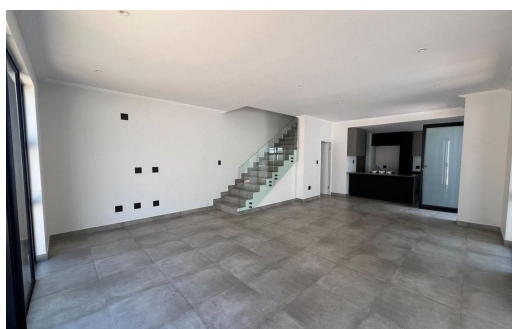

 3

 3.5

 1

R30,000 pm

Townhouse To Let in Dunkeld

FLOOR SIZE 204m²
BEDROOMS 3
BATHROOMS 3.5
KITCHENS -
LOUNGES -
DINING ROOMS -
STUDIES -

GARAGES 1
PARKINGS -
FLATLETS -
DOMESTIC ACCOM. -
PETS ALLOWED Yes

Denise Langley
 0785136490
 denise@limestone.co.za