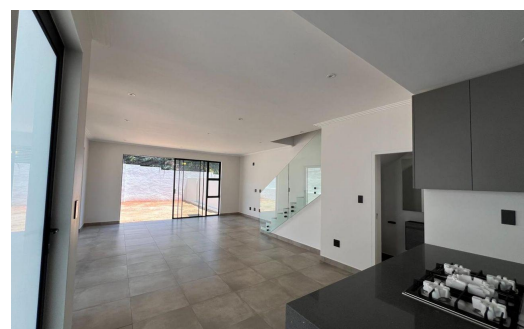

 3

 3.5

 1

R30,000 pm

Townhouse To Let in Dunkeld

FLOOR SIZE 204m²
BEDROOMS 3
BATHROOMS 3.5
KITCHENS -
LOUNGES -
DINING ROOMS -
STUDIES -

GARAGES 1
PARKINGS -
FLATLETS -
DOMESTIC ACCOM. -
PETS ALLOWED Yes

Denise Langley
 0785136490
 denise@limestone.co.za