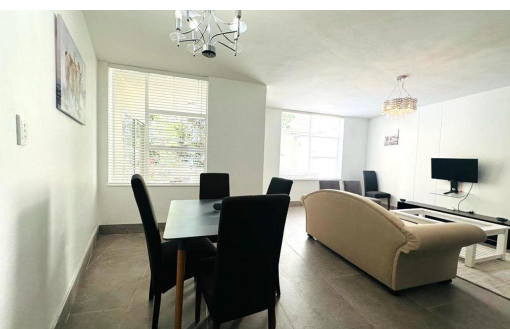

🛏️ 2

🚿 2

🚗 1

R18,500 pm

Apartment To Let in Sandown

FLOOR SIZE 118m²
BEDROOMS 2
BATHROOMS 2
KITCHENS 1
LOUNGES 1
DINING ROOMS 1
STUDIES -

GARAGES 1
PARKINGS 2
FLATLETS -
DOMESTIC ACCOM. -

Lorna Macala
 0638424915
 lorna@limestone.co.za