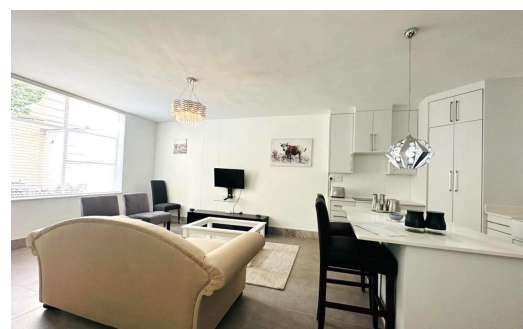

🛏️ 2

🚿 2

🚗 1

R18,500 pm

Apartment To Let in Sandown

FLOOR SIZE 118m²
BEDROOMS 2
BATHROOMS 2
KITCHENS 1
LOUNGES 1
DINING ROOMS 1
STUDIES -

GARAGES 1
PARKINGS 2
FLATLETS -
DOMESTIC ACCOM. -

Lorna Macala
 0638424915
 lorna@limestone.co.za