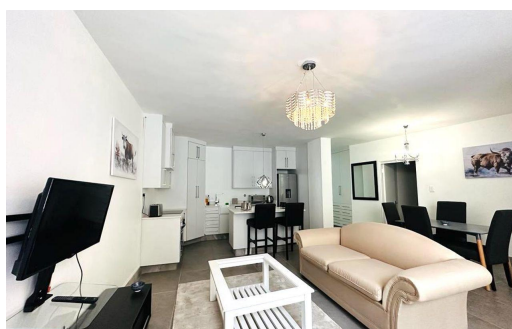

🛏️ 2

🚿 2

🚗 1

R18,500 pm

Apartment To Let in Sandown

FLOOR SIZE 118m²
BEDROOMS 2
BATHROOMS 2
KITCHENS 1
LOUNGES 1
DINING ROOMS 1
STUDIES -

GARAGES 1
PARKINGS 2
FLATLETS -
DOMESTIC ACCOM. -

Lorna Macala
 0638424915
 lorna@limestone.co.za