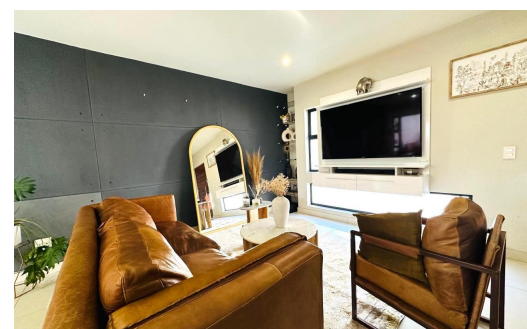

 3

 2.5

 2

R22,000 pm

House To Let in Eastleigh

FLOOR SIZE	195m ²	GARAGES	2
LAND SIZE	220m ²	PARKINGS	-
BEDROOMS	3	FLATLETS	-
BATHROOMS	2.5	DOMESTIC ACCOM.	-
KITCHENS	1	POOL	Yes
LOUNGES	1	PETS ALLOWED	Yes
DINING ROOMS	1		
STUDIES	1		