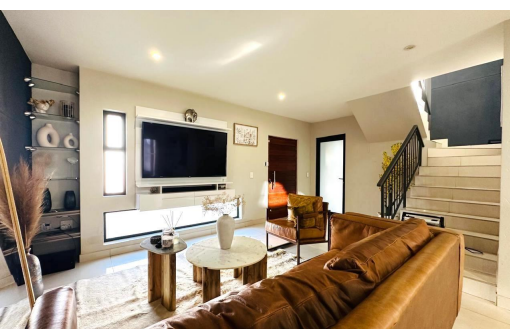

 3

 2.5

 2

R22,000 pm

House To Let in Eastleigh

FLOOR SIZE	195m ²	GARAGES	2
LAND SIZE	220m ²	PARKINGS	-
BEDROOMS	3	FLATLETS	-
BATHROOMS	2.5	DOMESTIC ACCOM.	-
KITCHENS	1	POOL	Yes
LOUNGES	1	PETS ALLOWED	Yes
DINING ROOMS	1		
STUDIES	1		