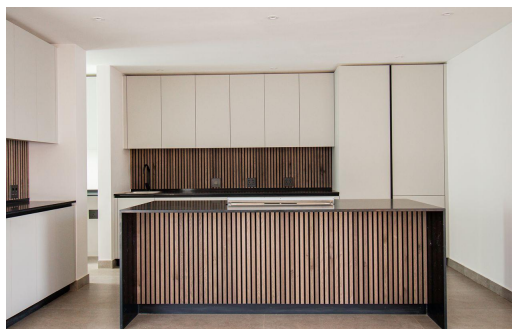

4

4

1

**R5,100,000**

**Cluster For Sale in Morningside**

**FLOOR SIZE** 301m<sup>2</sup>  
**BEDROOMS** 4  
**BATHROOMS** 4  
**KITCHENS** 1  
**LOUNGES** 1  
**DINING ROOMS** 1  
**STUDIES** 1

**GARAGES** 1  
**PARKINGS** 2  
**FLATLETS** -  
**DOMESTIC ACCOM.** 1  
**PETS ALLOWED** Yes