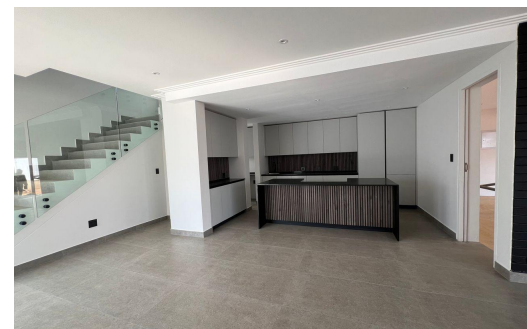

4

4

1

**R5,100,000**

**Cluster For Sale in Morningside**

**FLOOR SIZE** 301m<sup>2</sup>  
**BEDROOMS** 4  
**BATHROOMS** 4  
**KITCHENS** 1  
**LOUNGES** 1  
**DINING ROOMS** 1  
**STUDIES** 1

**GARAGES** 1  
**PARKINGS** 2  
**FLATLETS** -  
**DOMESTIC ACCOM.** 1  
**PETS ALLOWED** Yes