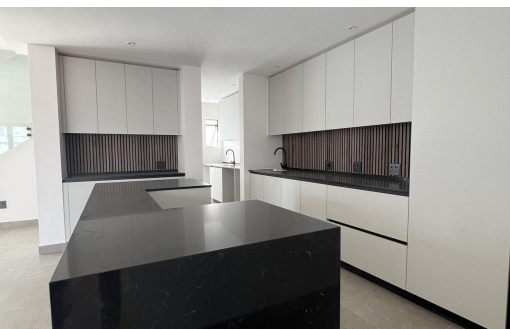

4

4

1

**R5,100,000**

**Cluster For Sale in Morningside**

**FLOOR SIZE** 301m<sup>2</sup>  
**BEDROOMS** 4  
**BATHROOMS** 4  
**KITCHENS** 1  
**LOUNGES** 1  
**DINING ROOMS** 1  
**STUDIES** 1

**GARAGES** 1  
**PARKINGS** 2  
**FLATLETS** -  
**DOMESTIC ACCOM.** 1  
**PETS ALLOWED** Yes