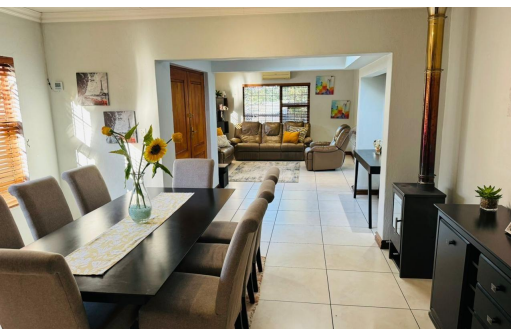

4

3

1

R2,399,999

House For Sale in Bromhof

FLOOR SIZE 300m²
LAND SIZE 442m²
BEDROOMS 4
BATHROOMS 3
KITCHENS 1
LOUNGES 1
DINING ROOMS 1
STUDIES -

GARAGES 1
PARKINGS 2
FLATLETS -
DOMESTIC ACCOM. -
POOL Yes

RATES R1,829 pm (Estimated)
LEVY R1,100 pm