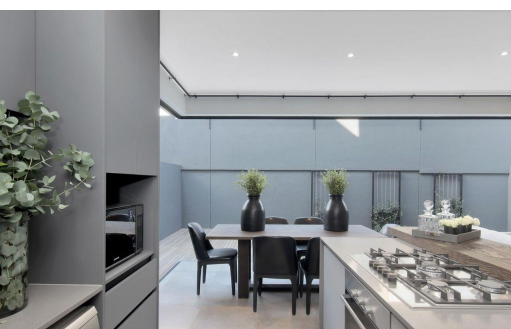

 4

 4.5

 2

R3,750,000

Townhouse For Sale in Bryanston

FLOOR SIZE	220m ²	GARAGES	2
LAND SIZE	200m ²	PARKINGS	-
BEDROOMS	4	FLATLETS	-
BATHROOMS	4.5	DOMESTIC ACCOM.	1
KITCHENS	1	PETS ALLOWED	Yes
LOUNGES	1		
DINING ROOMS	-		
STUDIES	-		