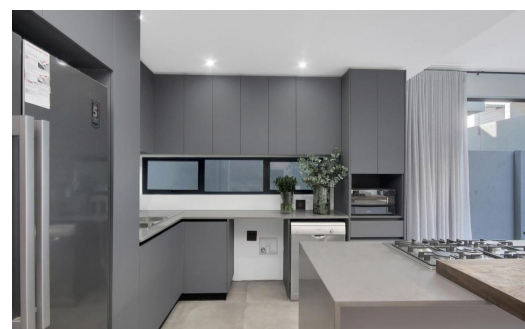

 4

 4.5

 2

R3,750,000

Townhouse For Sale in Bryanston

FLOOR SIZE	220m ²	GARAGES	2
LAND SIZE	200m ²	PARKINGS	-
BEDROOMS	4	FLATLETS	-
BATHROOMS	4.5	DOMESTIC ACCOM.	1
KITCHENS	1	PETS ALLOWED	Yes
LOUNGES	1		
DINING ROOMS	-		
STUDIES	-		