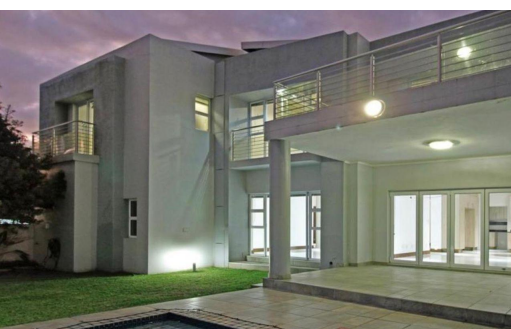

 5

 3.5

 2

R35,000 pm

Townhouse To Let in Bryanston

FLOOR SIZE	368m ²	GARAGES	2
LAND SIZE	410m ²	PARKINGS	-
BEDROOMS	5	FLATLETS	1
BATHROOMS	3.5	DOMESTIC ACCOM.	-
KITCHENS	-	POOL	Yes
LOUNGES	-	PETS ALLOWED	Yes
DINING ROOMS	-		
STUDIES	-		