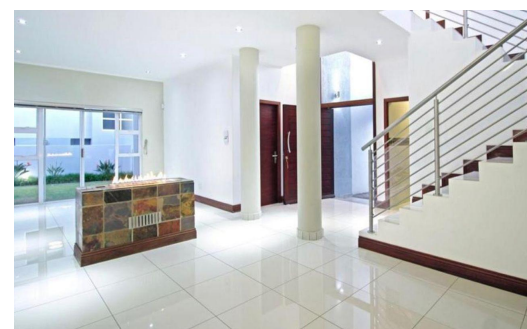

 5

 3.5

 2

R35,000 pm

Townhouse To Let in Bryanston

FLOOR SIZE	368m ²	GARAGES	2
LAND SIZE	410m ²	PARKINGS	-
BEDROOMS	5	FLATLETS	1
BATHROOMS	3.5	DOMESTIC ACCOM.	-
KITCHENS	-	POOL	Yes
LOUNGES	-	PETS ALLOWED	Yes
DINING ROOMS	-		
STUDIES	-		