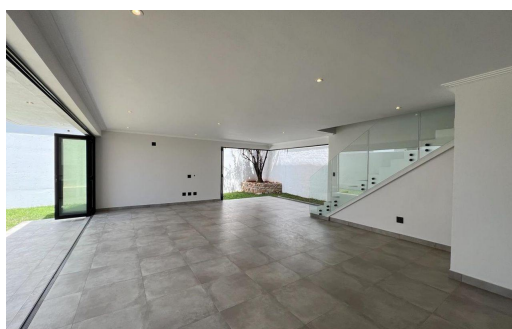

4

4.5

1

**R6,950,000**

**Townhouse For Sale in Hyde Park**

<b>FLOOR SIZE</b>	319m <sup>2</sup>	<b>GARAGES</b>	1
<b>LAND SIZE</b>	-	<b>PARKINGS</b>	-
<b>BEDROOMS</b>	4	<b>FLATLETS</b>	-
<b>BATHROOMS</b>	4.5	<b>DOMESTIC ACCOM.</b>	1
<b>KITCHENS</b>	-	<b>PETS ALLOWED</b>	Yes
<b>LOUNGES</b>	-		
<b>DINING ROOMS</b>	-		
<b>STUDIES</b>	-		