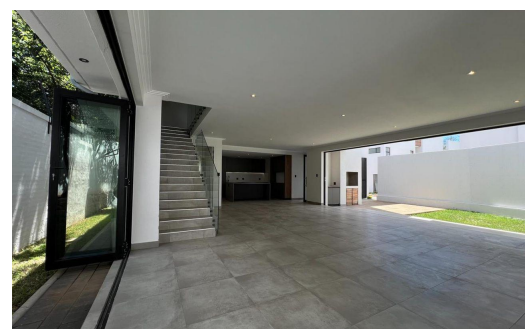

4

4.5

1

**R6,950,000**

**Townhouse For Sale in Hyde Park**

<b>FLOOR SIZE</b>	319m <sup>2</sup>	<b>GARAGES</b>	1
<b>LAND SIZE</b>	-	<b>PARKINGS</b>	-
<b>BEDROOMS</b>	4	<b>FLATLETS</b>	-
<b>BATHROOMS</b>	4.5	<b>DOMESTIC ACCOM.</b>	1
<b>KITCHENS</b>	-	<b>PETS ALLOWED</b>	Yes
<b>LOUNGES</b>	-		
<b>DINING ROOMS</b>	-		
<b>STUDIES</b>	-		