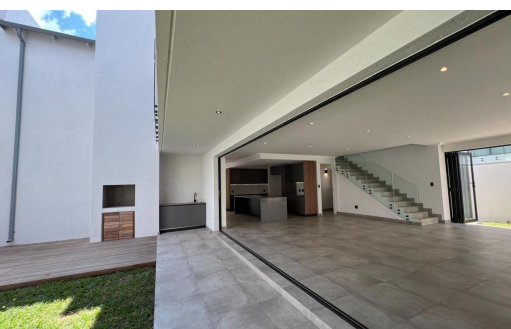

4

4.5

1

**R6,950,000**

**Townhouse For Sale in Hyde Park**

<b>FLOOR SIZE</b>	319m <sup>2</sup>	<b>GARAGES</b>	1
<b>LAND SIZE</b>	-	<b>PARKINGS</b>	-
<b>BEDROOMS</b>	4	<b>FLATLETS</b>	-
<b>BATHROOMS</b>	4.5	<b>DOMESTIC ACCOM.</b>	1
<b>KITCHENS</b>	-	<b>PETS ALLOWED</b>	Yes
<b>LOUNGES</b>	-		
<b>DINING ROOMS</b>	-		
<b>STUDIES</b>	-		