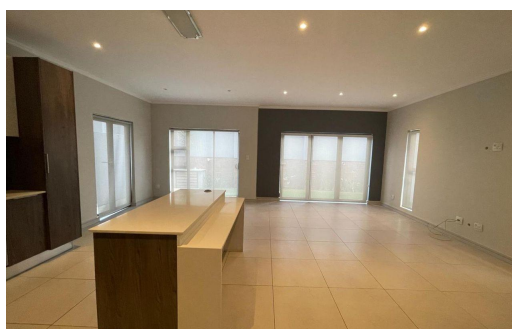

 3

 3.5

 2

R22,000 pm Apartment To Let in Bryanston

FLOOR SIZE	-	GARAGES	2
LAND SIZE	-	PARKINGS	-
BEDROOMS	3	FLATLETS	-
BATHROOMS	3.5	DOMESTIC ACCOM.	1
KITCHENS	1	PETS ALLOWED	Yes
LOUNGES	-		
DINING ROOMS	-		
STUDIES	-		