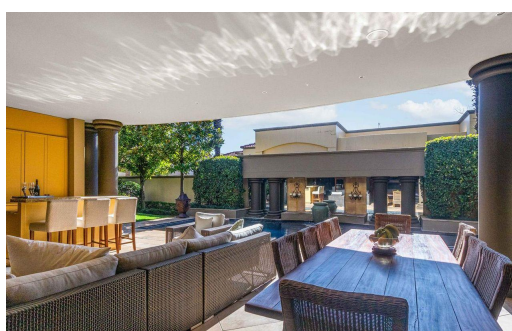

5

5.5

3

R9,250,000

Cluster For Sale in Duxberry

FLOOR SIZE	550m ²	GARAGES	3
LAND SIZE	1,011m ²	PARKINGS	6
BEDROOMS	5	FLATLETS	-
BATHROOMS	5.5	DOMESTIC ACCOM.	1
KITCHENS	1	POOL	Yes
LOUNGES	2	PETS ALLOWED	Yes
DINING ROOMS	1		
STUDIES	1		