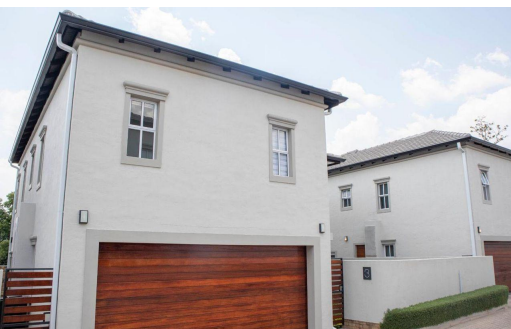

R3,850,000

Townhouse For Sale in Craighall Park

FLOOR SIZE	212m²	GARAGES	2
LAND SIZE	-	PARKINGS	-
BEDROOMS	3	FLATLETS	-
BATHROOMS	3.5	DOMESTIC ACCOM.	-
KITCHENS	-		
LOUNGES	-		
DINING ROOMS	-		
STUDIES	-		

RATES R2,622 pm (Estimated)
LEVY R3,945 pm

Sharon Louw
07781282877
sharon@limestone.co.za