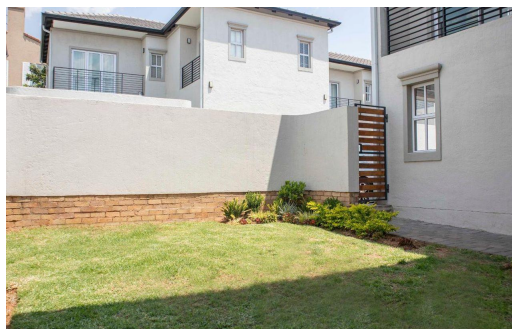

R3,850,000

Townhouse For Sale in Craighall Park

FLOOR SIZE	212m²	GARAGES	2
LAND SIZE	-	PARKINGS	-
BEDROOMS	3	FLATLETS	-
BATHROOMS	3.5	DOMESTIC ACCOM.	-
KITCHENS	-		
LOUNGES	-		
DINING ROOMS	-		
STUDIES	-		

RATES R2,622 pm (Estimated)
LEVY R3,945 pm

Sharon Louw
07781282877
sharon@limestone.co.za