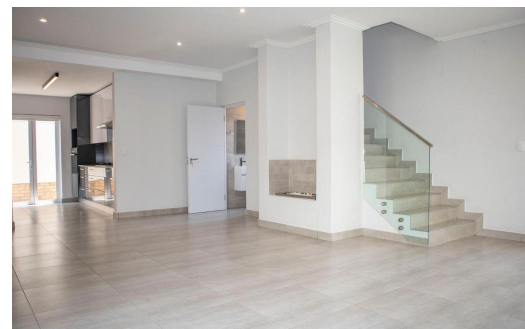

R3,850,000

Townhouse For Sale in Craighall Park

FLOOR SIZE	212m²	GARAGES	2
LAND SIZE	-	PARKINGS	-
BEDROOMS	3	FLATLETS	-
BATHROOMS	3.5	DOMESTIC ACCOM.	-
KITCHENS	-		
LOUNGES	-		
DINING ROOMS	-		
STUDIES	-		

RATES R2,622 pm (Estimated)
LEVY R3,945 pm

Sharon Louw
07781282877
sharon@limestone.co.za