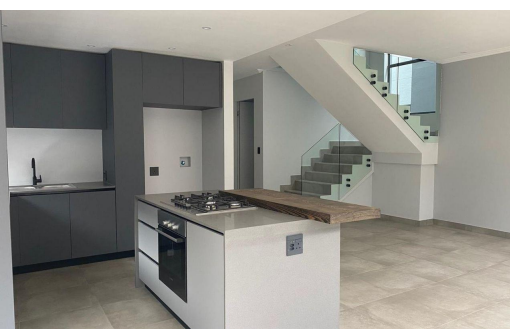

 4

 4.5

 2

R3,700,000

Cluster For Sale in Bryanston

FLOOR SIZE	222m ²	GARAGES	2
LAND SIZE	258m ²	PARKINGS	-
BEDROOMS	4	FLATLETS	-
BATHROOMS	4.5	DOMESTIC ACCOM.	1
KITCHENS	1	PETS ALLOWED	Yes
LOUNGES	-		
DINING ROOMS	-		
STUDIES	-		