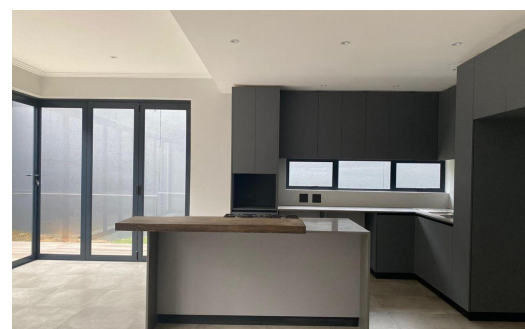

 4

 4.5

 2

R3,700,000

Cluster For Sale in Bryanston

FLOOR SIZE	222m ²	GARAGES	2
LAND SIZE	258m ²	PARKINGS	-
BEDROOMS	4	FLATLETS	-
BATHROOMS	4.5	DOMESTIC ACCOM.	1
KITCHENS	1	PETS ALLOWED	Yes
LOUNGES	-		
DINING ROOMS	-		
STUDIES	-		