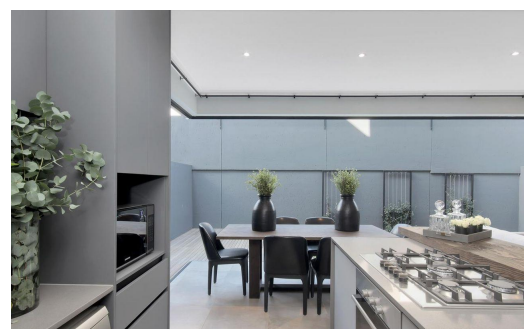

 4

 4.5

 2

R3,650,000

Townhouse For Sale in Bryanston

FLOOR SIZE 218m²
LAND SIZE 269m²
BEDROOMS 4
BATHROOMS 4.5
KITCHENS 1
LOUNGES 1

GARAGES 2
DOMESTIC ACCOM. 1
PETS ALLOWED Yes

RATES R1,800 pm (Estimated)
LEVY R2,800 pm