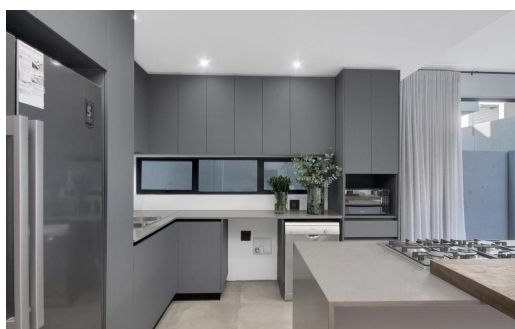

 4

 4.5

 2

R3,650,000

Townhouse For Sale in Bryanston

FLOOR SIZE 218m²
LAND SIZE 269m²
BEDROOMS 4
BATHROOMS 4.5
KITCHENS 1
LOUNGES 1

GARAGES 2
DOMESTIC ACCOM. 1
PETS ALLOWED Yes

RATES R1,800 pm (Estimated)
LEVY R2,800 pm