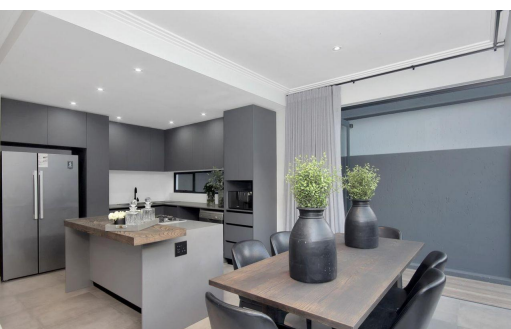

 4

 4.5

 2

R3,650,000

Townhouse For Sale in Bryanston

FLOOR SIZE 218m²
LAND SIZE 269m²
BEDROOMS 4
BATHROOMS 4.5
KITCHENS 1
LOUNGES 1

GARAGES 2
DOMESTIC ACCOM. 1
PETS ALLOWED Yes

RATES R1,800 pm (Estimated)
LEVY R2,800 pm