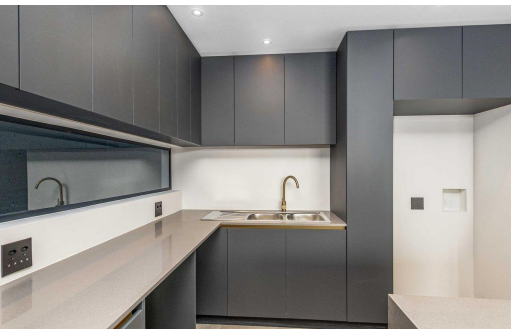

R3,650,000

Townhouse For Sale in Bryanston

FLOOR SIZE	219m²	GARAGES	2
LAND SIZE	244m²	PARKINGS	-
BEDROOMS	4	FLATLETS	-
BATHROOMS	4.5	DOMESTIC ACCOM.	1
KITCHENS	1	PETS ALLOWED	Yes
LOUNGES	-		
DINING ROOMS	-		
STUDIES	-		

RATES	R3,000 pm (Estimated)
LEVY	R2,600 pm

Shelley Adler
07832872896
shelley@limestone.co.za