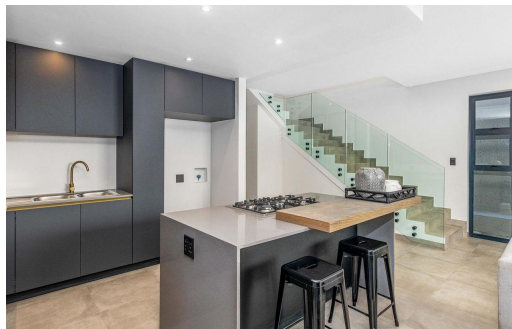

R3,650,000

Townhouse For Sale in Bryanston

FLOOR SIZE	219m²	GARAGES	2
LAND SIZE	244m²	PARKINGS	-
BEDROOMS	4	FLATLETS	-
BATHROOMS	4.5	DOMESTIC ACCOM.	1
KITCHENS	1	PETS ALLOWED	Yes
LOUNGES	-		
DINING ROOMS	-		
STUDIES	-		

RATES	R3,000 pm (Estimated)
LEVY	R2,600 pm

Shelley Adler
07832872896
shelley@limestone.co.za