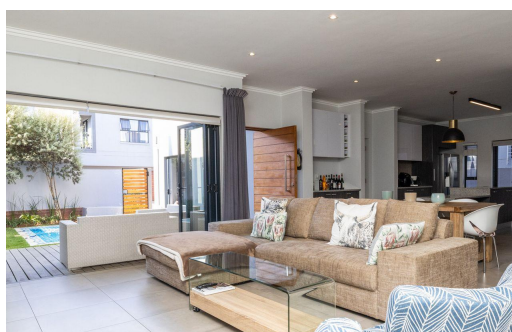

4

4.5

2

R28,000 pm Townhouse To Let in Bryanston

FLOOR SIZE	-	GARAGES	2
LAND SIZE	250m ²	PARKINGS	-
BEDROOMS	4	FLATLETS	-
BATHROOMS	4.5	DOMESTIC ACCOM.	-
KITCHENS	-		
LOUNGES	-		
DINING ROOMS	-		
STUDIES	-		