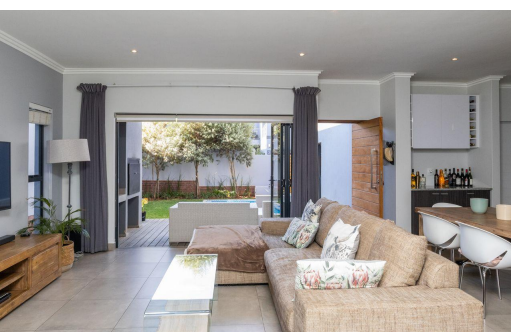

4

4.5

2

R28,000 pm Townhouse To Let in Bryanston

FLOOR SIZE	-	GARAGES	2
LAND SIZE	250m ²	PARKINGS	-
BEDROOMS	4	FLATLETS	-
BATHROOMS	4.5	DOMESTIC ACCOM.	-
KITCHENS	-		
LOUNGES	-		
DINING ROOMS	-		
STUDIES	-		