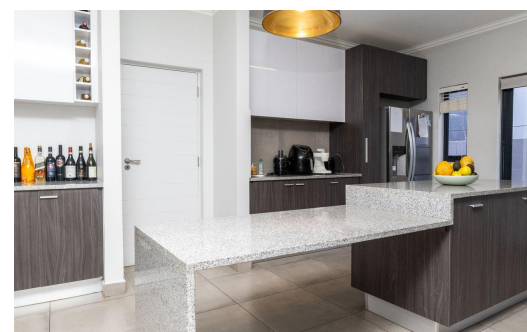

4

4.5

2

R28,000 pm Townhouse To Let in Bryanston

FLOOR SIZE	-	GARAGES	2
LAND SIZE	250m ²	PARKINGS	-
BEDROOMS	4	FLATLETS	-
BATHROOMS	4.5	DOMESTIC ACCOM.	-
KITCHENS	-		
LOUNGES	-		
DINING ROOMS	-		
STUDIES	-		