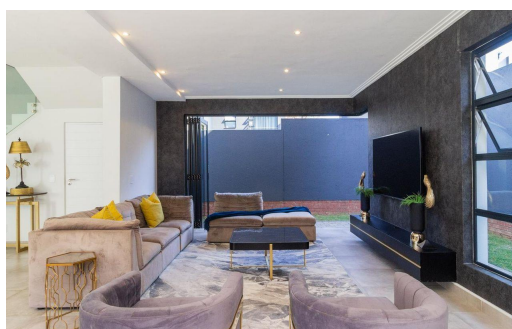

4

4.5

2

R4,999,000

Cluster For Sale in Bryanston East

FLOOR SIZE 360m²
LAND SIZE 430m²
BEDROOMS 4
BATHROOMS 4.5
KITCHENS 1
LOUNGES 1
DINING ROOMS 1
STUDIES 1

GARAGES 2
PARKINGS -
FLATLETS -
DOMESTIC ACCOM. 1
POOL Yes
PETS ALLOWED Yes