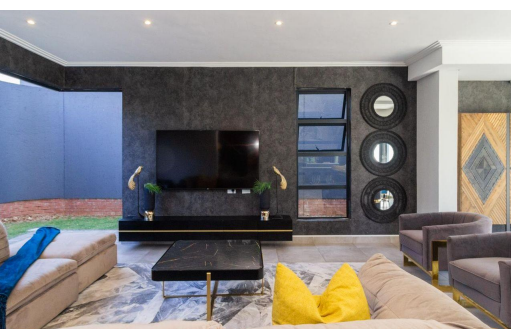

4

4.5

2

R4,999,000

Cluster For Sale in Bryanston East

FLOOR SIZE 360m²
LAND SIZE 430m²
BEDROOMS 4
BATHROOMS 4.5
KITCHENS 1
LOUNGES 1
DINING ROOMS 1
STUDIES 1

GARAGES 2
PARKINGS -
FLATLETS -
DOMESTIC ACCOM. 1
POOL Yes
PETS ALLOWED Yes