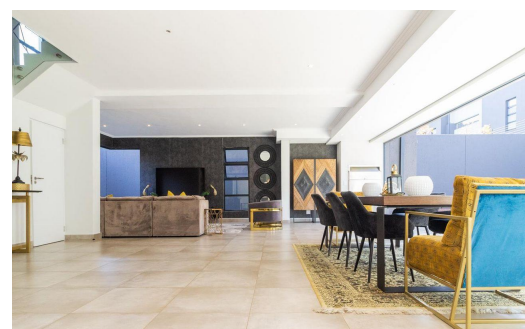

4

4.5

2

R4,999,000

Cluster For Sale in Bryanston East

FLOOR SIZE 360m²
LAND SIZE 430m²
BEDROOMS 4
BATHROOMS 4.5
KITCHENS 1
LOUNGES 1
DINING ROOMS 1
STUDIES 1

GARAGES 2
PARKINGS -
FLATLETS -
DOMESTIC ACCOM. 1
POOL Yes
PETS ALLOWED Yes