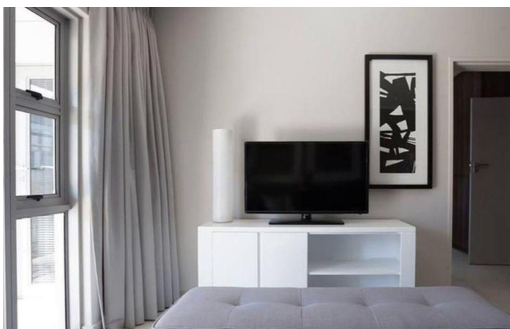

-  2
-  2
-  2

R15,000 pm

Apartment To Let in Atholl

FLOOR SIZE	-	GARAGES	2
LAND SIZE	-	PARKINGS	-
BEDROOMS	2	FLATLETS	-
BATHROOMS	2	DOMESTIC ACCOM.	-
KITCHENS	1		
LOUNGES	-		
DINING ROOMS	-		
STUDIES	-		