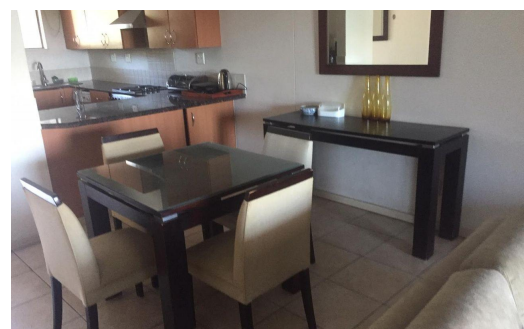

## R19,000 pm Apartment To Let in Sandton Central

FLOOR SIZE	-	GARAGES	-
LAND SIZE	-	PARKINGS	-
BEDROOMS	2	FLATLETS	-
BATHROOMS	2	DOMESTIC ACCOM.	-
KITCHENS	1	POOL	Yes
LOUNGES	-		
DINING ROOMS	-		
STUDIES	-		
FURNISHED	Yes		