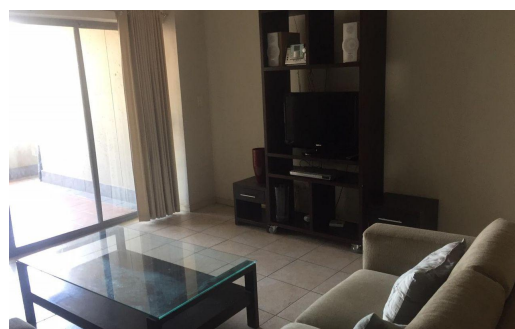

## R19,000 pm Apartment To Let in Sandton Central

FLOOR SIZE	-	GARAGES	-
LAND SIZE	-	PARKINGS	-
BEDROOMS	2	FLATLETS	-
BATHROOMS	2	DOMESTIC ACCOM.	-
KITCHENS	1	POOL	Yes
LOUNGES	-		
DINING ROOMS	-		
STUDIES	-		
FURNISHED	Yes		