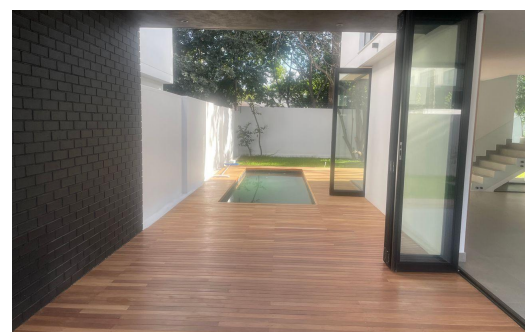

 4

 4.5

 2

R50,000 pm Cluster To Let in Bryanston

FLOOR SIZE 322m²
BEDROOMS 4
BATHROOMS 4.5
KITCHENS 1
LOUNGES 1
DINING ROOMS 1
STUDIES 1

GARAGES 2
PARKINGS 2
DOMESTIC ACCOM. 1
PETS ALLOWED Yes

Shelley Adler
 0832872896
 shelley@limestone.co.za