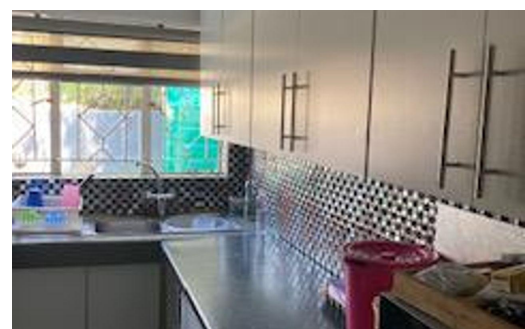

 3

 1

 -

**P1,100,000**

**Apartment Block For Sale in Molepolole Central**

|                     |   |                        |   |
|---------------------|---|------------------------|---|
| <b>FLOOR SIZE</b>   | - | <b>GARAGES</b>         | - |
| <b>LAND SIZE</b>    | - | <b>PARKINGS</b>        | - |
| <b>BEDROOMS</b>     | 3 | <b>FLATLETS</b>        | - |
| <b>BATHROOMS</b>    | 1 | <b>DOMESTIC ACCOM.</b> | - |
| <b>KITCHENS</b>     | 1 |                        |   |
| <b>LOUNGES</b>      | 1 |                        |   |
| <b>DINING ROOMS</b> | 1 |                        |   |
| <b>STUDIES</b>      | - |                        |   |