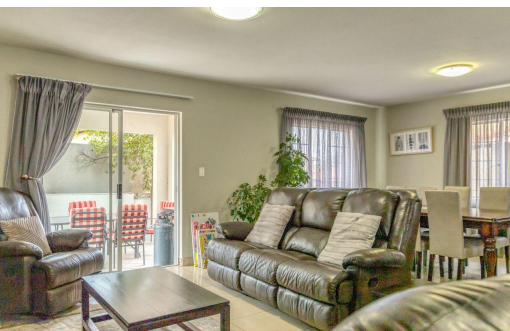

3

2.5

2

R1,600,000

Cluster For Sale in North Riding

FLOOR SIZE	191m ²	GARAGES	2
LAND SIZE	252m ²	PARKINGS	-
BEDROOMS	3	FLATLETS	-
BATHROOMS	2.5	DOMESTIC ACCOM.	-
KITCHENS	1	PETS ALLOWED	Yes
LOUNGES	1		
DINING ROOMS	1		
STUDIES	-		