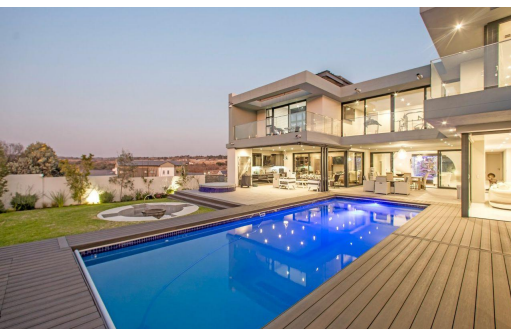

5

5

2

R19,900,000

House For Sale in Helderfontein Estate

FLOOR SIZE	920m ²	GARAGES	2
LAND SIZE	1,195m ²	PARKINGS	1
BEDROOMS	5	FLATLETS	-
BATHROOMS	5	DOMESTIC ACCOM.	2
KITCHENS	2	POOL	Yes
LOUNGES	4	PETS ALLOWED	Yes
DINING ROOMS	1		
STUDIES	1		