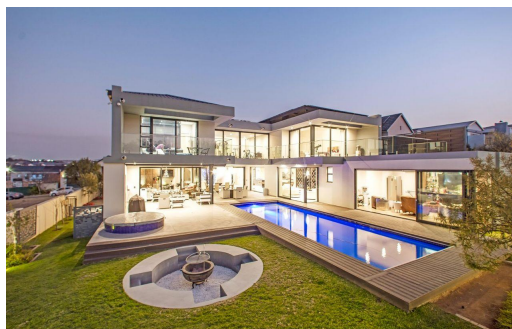

5

5

2

R19,900,000

House For Sale in Helderfontein Estate

FLOOR SIZE	920m ²	GARAGES	2
LAND SIZE	1,195m ²	PARKINGS	1
BEDROOMS	5	FLATLETS	-
BATHROOMS	5	DOMESTIC ACCOM.	2
KITCHENS	2	POOL	Yes
LOUNGES	4	PETS ALLOWED	Yes
DINING ROOMS	1		
STUDIES	1		