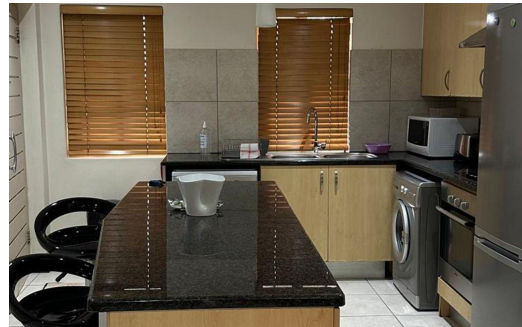

 2
 2
 -

R14,000 pm

Apartment To Let in Sandown

FLOOR SIZE	107m ²	GARAGES	-
LAND SIZE	-	PARKINGS	2
BEDROOMS	2	FLATLETS	-
BATHROOMS	2	DOMESTIC ACCOM.	-
KITCHENS	1	POOL	Yes
LOUNGES	1		
DINING ROOMS	1		
STUDIES	1		
FURNISHED	Yes		