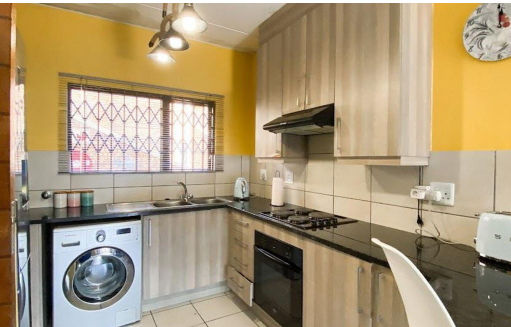

 2
 1
 -

R7,500 pm

Apartment To Let in South Crest

FLOOR SIZE	-	GARAGES	-
LAND SIZE	-	PARKINGS	1
BEDROOMS	2	FLATLETS	-
BATHROOMS	1	DOMESTIC ACCOM.	-
KITCHENS	-		
LOUNGES	1		
DINING ROOMS	-		
STUDIES	-		

Sthembiso Ndlanguisa
0732472491
sthembiso@1strate.co.za