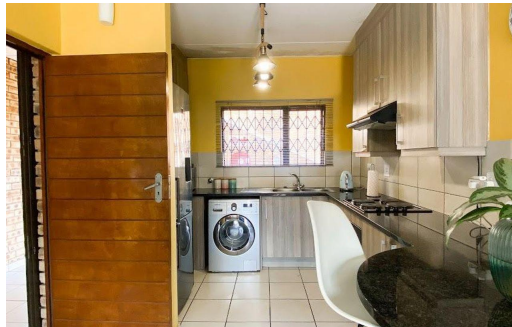

 2
 1
 -

R7,500 pm

Apartment To Let in South Crest

FLOOR SIZE	-	GARAGES	-
LAND SIZE	-	PARKINGS	1
BEDROOMS	2	FLATLETS	-
BATHROOMS	1	DOMESTIC ACCOM.	-
KITCHENS	-		
LOUNGES	1		
DINING ROOMS	-		
STUDIES	-		

Sthembiso Ndlanguisa
0732472491
sthembiso@1strate.co.za