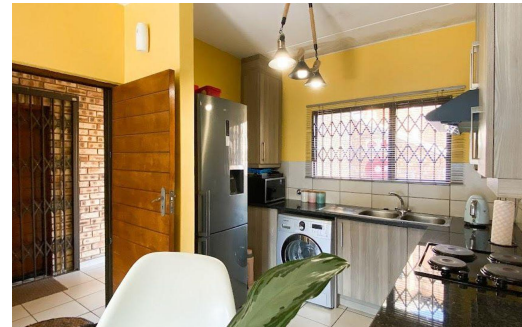

 2
 1
 -

R7,500 pm

Apartment To Let in South Crest

FLOOR SIZE	-	GARAGES	-
LAND SIZE	-	PARKINGS	1
BEDROOMS	2	FLATLETS	-
BATHROOMS	1	DOMESTIC ACCOM.	-
KITCHENS	-		
LOUNGES	1		
DINING ROOMS	-		
STUDIES	-		

Sthembiso Ndlanguisa
0732472491
sthembiso@1strate.co.za