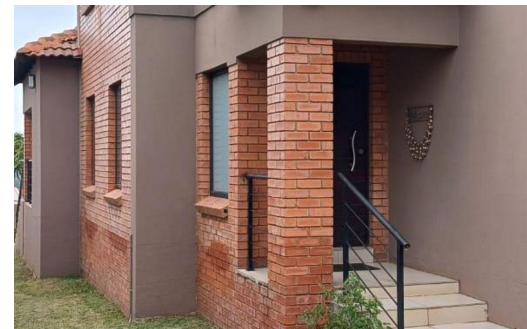

 3

 2.5

 2

R2,495,000

Cluster For Sale in South Crest

FLOOR SIZE	-	GARAGES	2
LAND SIZE	525m ²	PARKINGS	2
BEDROOMS	3	FLATLETS	-
BATHROOMS	2.5	DOMESTIC ACCOM.	-
KITCHENS	1	PETS ALLOWED	Yes
LOUNGES	1		
DINING ROOMS	1		
STUDIES	0.5		