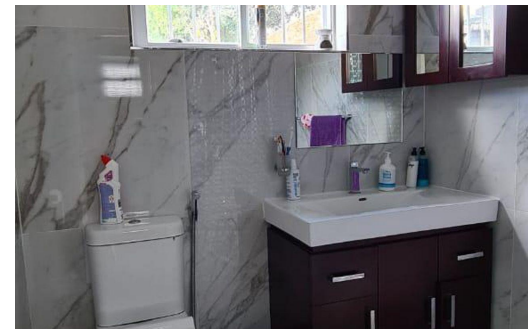

 0.5
 1
 -

R6,300 pm

Garden Cottage To Let in Linksfield

FLOOR SIZE	-	GARAGES	-
LAND SIZE	-	PARKINGS	1
BEDROOMS	0.5	FLATLETS	-
BATHROOMS	1	DOMESTIC ACCOM.	-
KITCHENS	-	POOL	Yes
LOUNGES	0.5		
DINING ROOMS	-		
STUDIES	-		