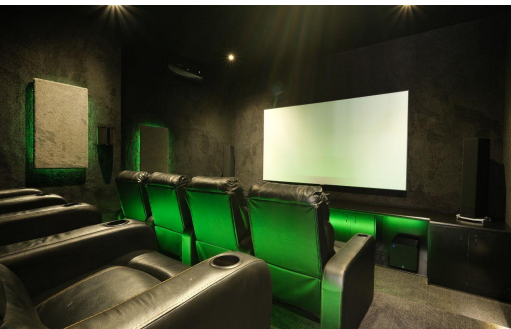

 8

 8.5

 5

R120,000 pm

House To Let in Illovo

FLOOR SIZE	1,000m ²	GARAGES	5
LAND SIZE	2,200m ²	PARKINGS	4
BEDROOMS	8	FLATLETS	1
BATHROOMS	8.5	DOMESTIC ACCOM.	2
KITCHENS	-	POOL	Yes
LOUNGES	2	PETS ALLOWED	Yes
DINING ROOMS	1		
STUDIES	1		
FURNISHED	Yes		